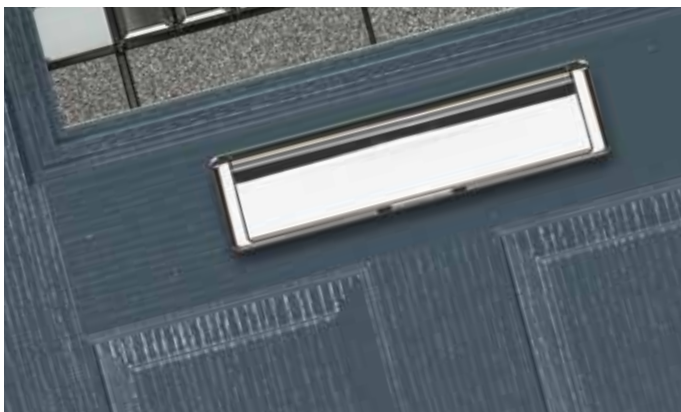

Door Colour: Slate | Door Glass: Skyscraper