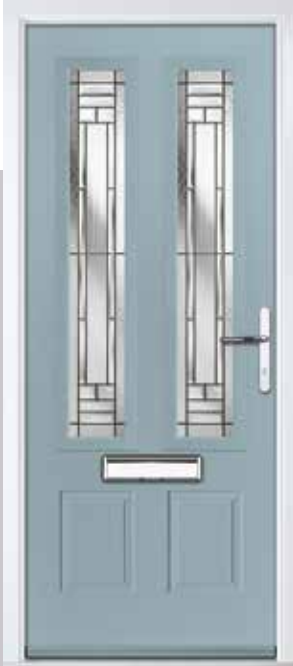

Door Colour: **Nimbus**
Door Glass: **Louisiana**