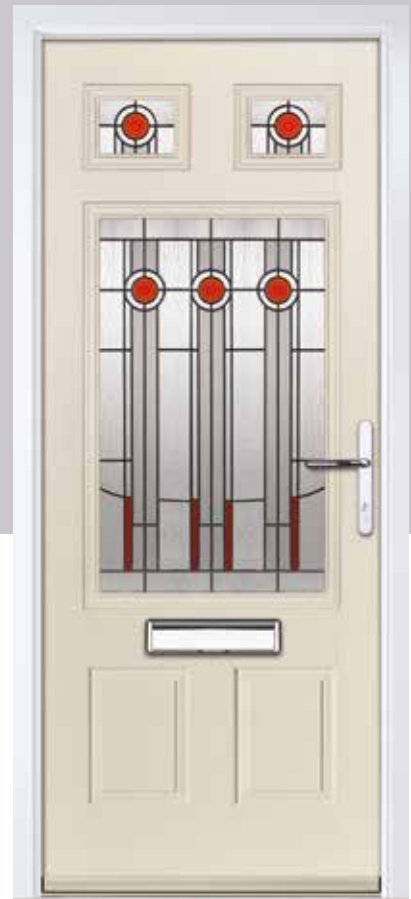

Door Colour: Clotted Cream

Door Glass: Metropolis

Please note that these slab designs are available in 'Foamcore' only.