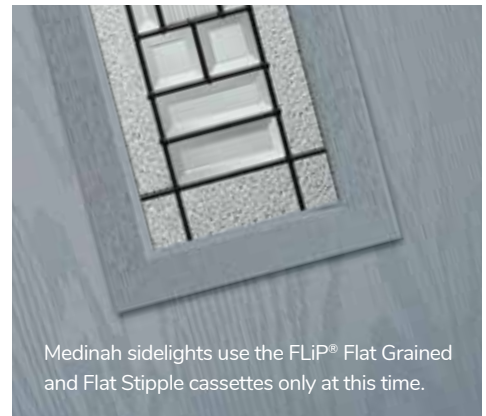

Solid

Please note that Sidepanels are available in 'Foamcore' only.

Door Colour: **Agate Grey**

Door Glass: **Tiffany**

Door Colour: **Mulberry**

Door Glass: **Trio Diamonds**

Door Colour: **Shadow**

Door Glass: **Louisiana**