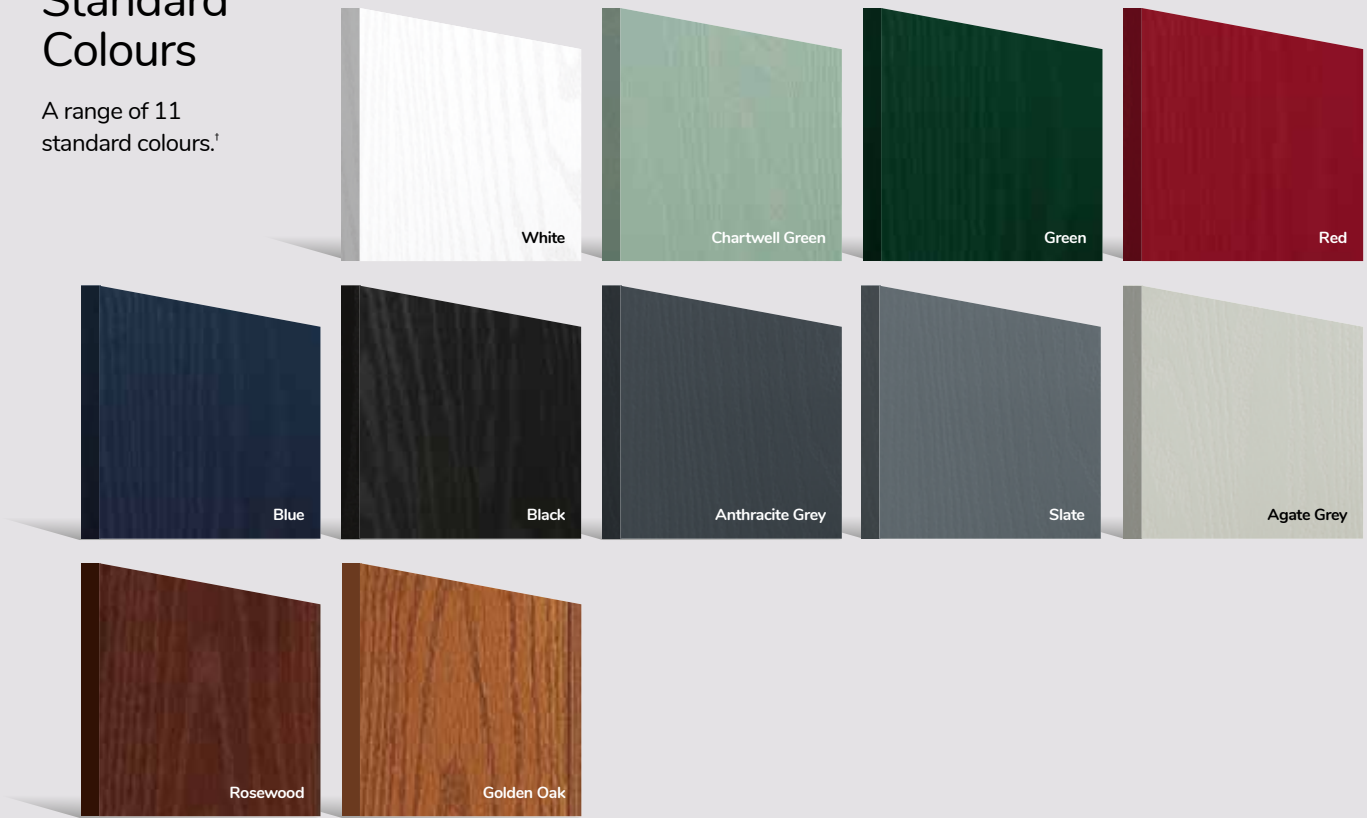

Links Square
Page 75

Links Oakmont
Page 76

Links Copenhagen
Page 76

Links Augusta
Page 77

Links Augusta Long
Page 78

Door Colour: Agate Grey | Door Glass: Victorian Border

Standard Colours

A range of 11 standard colours.[†]

Premium Colours

Our range of 39 premium colours finished in a Semi-Matt, Satin or Semi-Gloss sheen dependent upon colour.[†]

[†]White interior as standard. Coloured both sides is a cost option.

RAL Colours