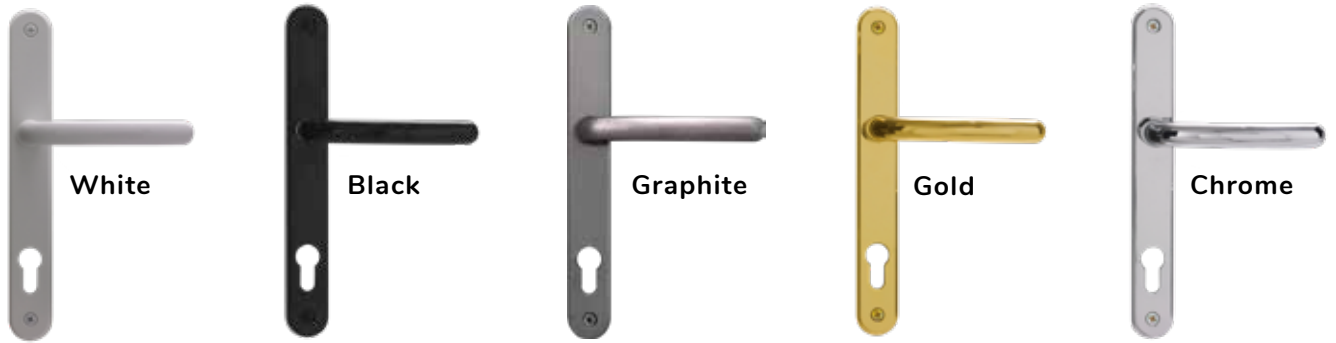

theultimate[®]
collection

44mm Composite Doors

Ultimate 44mm Composite Doors

With the Ultimate collection of 44mm composite doors, the emphasis is firmly on choice with a comprehensive range of designs, finishes and colours.

Ultimate composite doors have multipoint locks (locks should always be engaged so the door is not left just on the latch) and security hardware including high security cylinder and handle combinations and letterplates.

Premium Colours

Our range of 39 premium colours finished in a Semi-Matt, Satin or Semi-Gloss sheen dependent upon colour.[†]

[†]White interior as standard. Coloured both sides is a cost option.

RAL Colours

Door Handle Options

Letter Box Options

Additional Furniture Options

Bull Ring Knockers

Great design is all about the detail.

Our specialist range of Bull Ring Knockers will provide the finishing touches and all important kerb appeal.