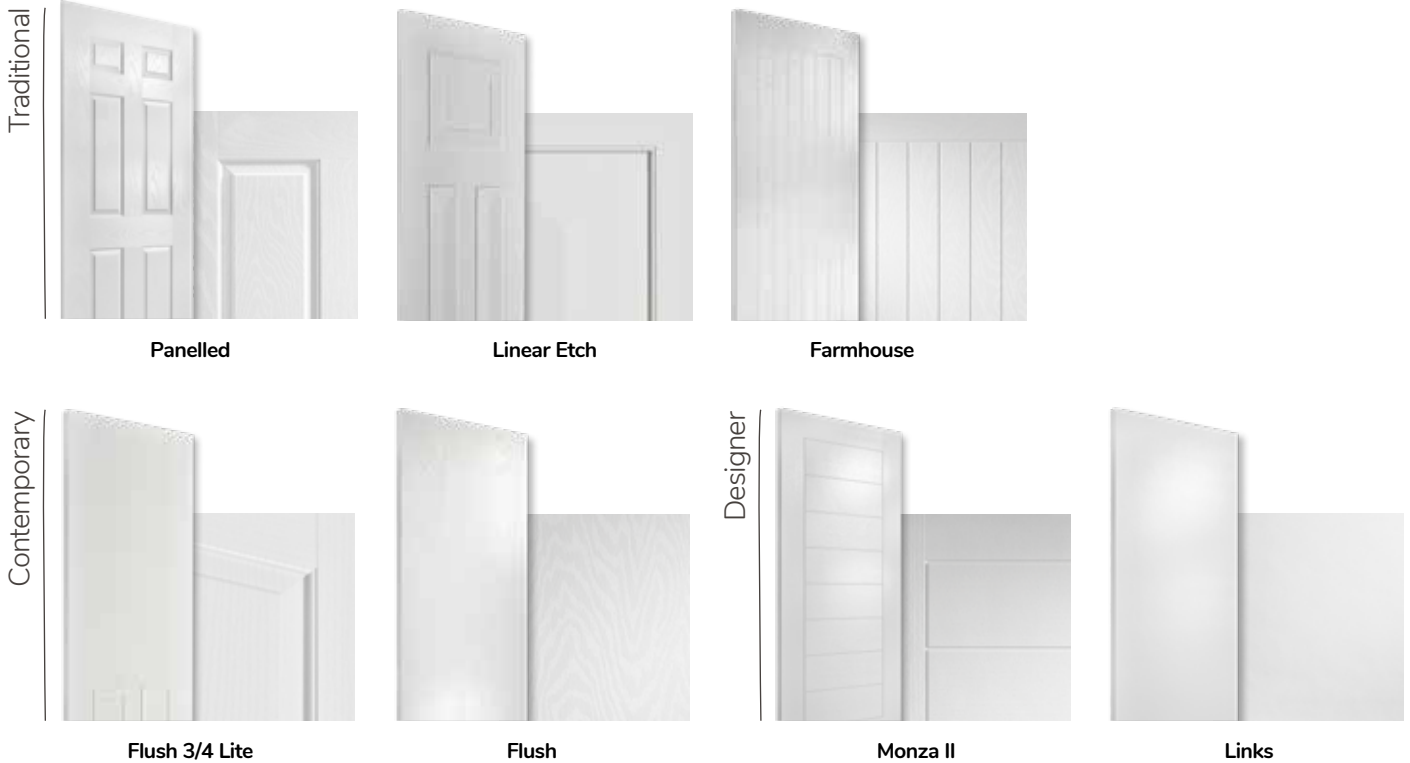

Glazing

All the double and triple glazed units used in our doors are manufactured to the highest standard and come with internationally recognised accreditations for performance, strength and thermal efficiency.

Door Finishes

The Ultimate composite door collection is the minimal-maintenance alternative to traditional door materials. It has reinforced GRP skins, finished in either woodgrain or an exclusive smooth/etched finish that perfectly matches aluminium and delivers kerb appeal for any property. The Ultimate composite door collection outperforms other market alternatives with outstanding thermal performance.