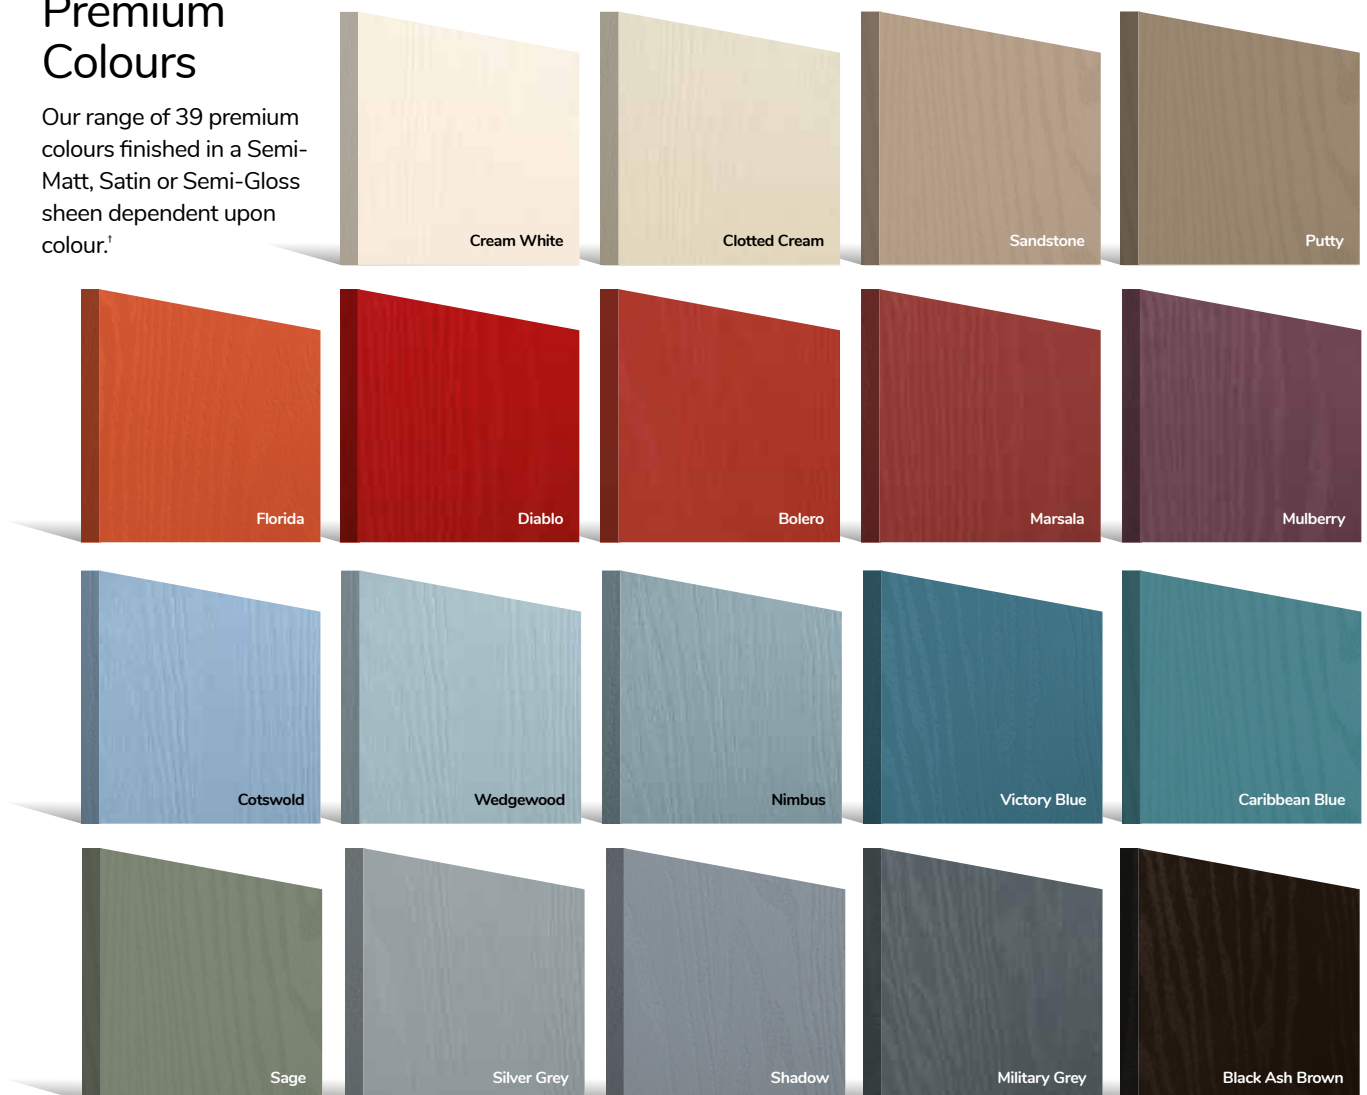

Links Square
Page 75

Links Oakmont
Page 76

Links Copenhagen
Page 76

Links Augusta
Page 77

Links Augusta Long
Page 78

Door Colour: Agate Grey | Door Glass: Victorian Border

Standard Colours

A range of 11 standard colours.[†]

Premium Colours

Our range of 39 premium colours finished in a Semi-Matt, Satin or Semi-Gloss sheen dependent upon colour.[†]

[†]White interior as standard. Coloured both sides is a cost option.

RAL Colours